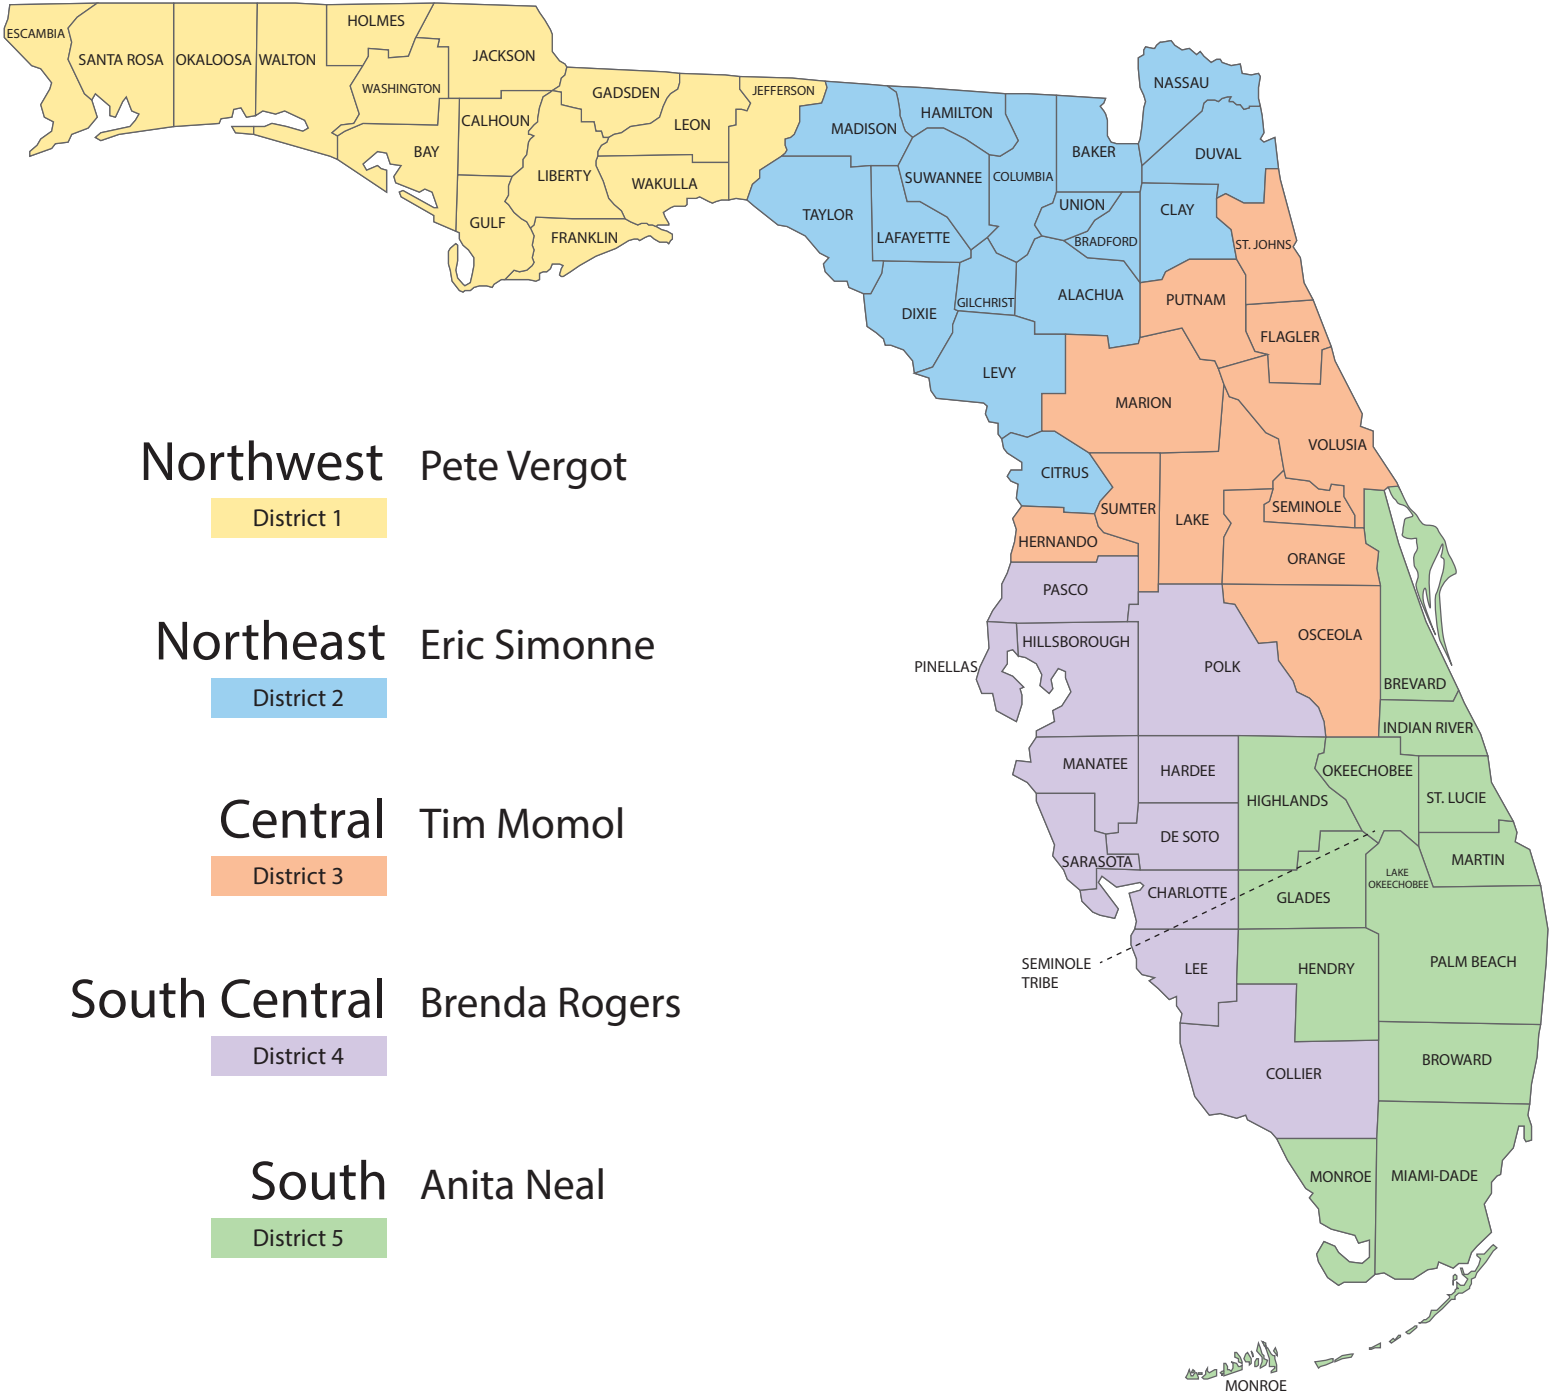

UF/IFAS Extension Administrative Districts

Northwest Pete Vergot
 District 1

Northeast Eric Simonne
 District 2

Central Tim Momol
 District 3

South Central Brenda Rogers
 District 4

South Anita Neal
 District 5