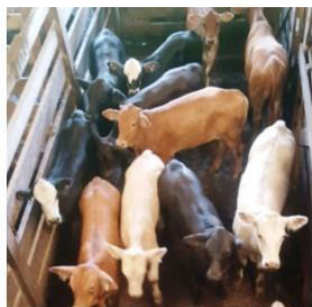

**Cattle Sales
Monday 1:00 pm.**

**Cattle Accepted
Sundays 1 pm. - dark
Mondays 7 am .**

**Cows to be
pregnancy tested must
arrive by 11 am.**

**Sale Order is:
Bulls
Cows
Yearlings**

**Stockyard Café'
Open on Sale Days**

**352-732-4454
9100 N.W. Gainesville Rd.
Ocala, FL 34482**

#1 Feeder Steers & Bulls	Medium & Large Frame	Price Range	Avg Price
6 hd. 175- 274	223#Avg	190.00-222.50	213.33
12 hd. 275- 349	299#Avg	190.00-214.00	201.50
15 hd. 350- 424	383#Avg	160.00-192.50	174.53
12 hd. 425- 499	453#Avg	150.00-169.00	157.50
6 hd. 500- 574	524#Avg	136.00-150.00	144.25
4 hd. 575- 700	613#Avg	126.00-131.00	128.75

#1<-#2 Feeder Steers & Bulls	Light & Medium Frame	Price Range	Avg Price
9 hd. 175- 274	232#Avg	120.00-207.50	164.72
17 hd. 275- 349	312#Avg	150.00-197.00	174.32
22 hd. 350- 424	386#Avg	140.00-169.00	152.20
18 hd. 425- 499	454#Avg	129.00-153.00	143.42
8 hd. 500- 574	539#Avg	125.00-146.00	134.63
6 hd. 575- 700	657#Avg	100.00-128.00	114.83

#1 Feeder Heifers	Medium & Large Frame	Price Range	Avg Price
6 hd. 175- 274	210#Avg	160.00-175.00	162.50
10 hd. 275- 349	323#Avg	152.50-175.00	157.90
14 hd. 350- 424	379#Avg	137.00-172.00	148.04
11 hd. 425- 499	452#Avg	131.00-143.00	136.00
6 hd. 500- 574	528#Avg	123.00-132.00	127.33
4 hd. 575- 700	605#Avg	114.00-119.00	116.75

#1<-#2 Feeder Heifers	Light & Medium Frame	Price Range	Avg Price
9 hd. 175- 274	228#Avg	130.00-160.00	148.06
14 hd. 275- 349	321#Avg	132.00-153.00	142.61
20 hd. 350- 424	389#Avg	129.00-144.00	134.05
16 hd. 425- 499	456#Avg	127.50-132.00	129.56
9 hd. 500- 574	548#Avg	116.00-125.00	121.00
5 hd. 575- 700	627#Avg	87.50-115.00	103.30

Slaughter Cows	Boners	Price Range	Avg Price
5 hd. High Dress	1100-1900	62.00- 66.00	64.60
16 hd. Lean	850-1200	55.00- 60.00	57.94
14 hd. Low Dress	800-1100	49.00- 54.00	51.71
4 hd. Shells	650- 800	30.00- 48.00	37.38

Replacement Cows	Price Range	Avg Price
	800-1100	70.00- 90.00 81.57

Slaughter Bulls	Price Range	Avg Price
7 hd. High Dress	1300-2000	86.00- 93.00 88.71
3 hd. Under 1300	1000-1299	54.00- 66.00 58.67
1 hd. Low Dress	800-1099	60.00- 60.00 60.00

Pairs 950.00-1200.00

Where the Highest Bid Wins!