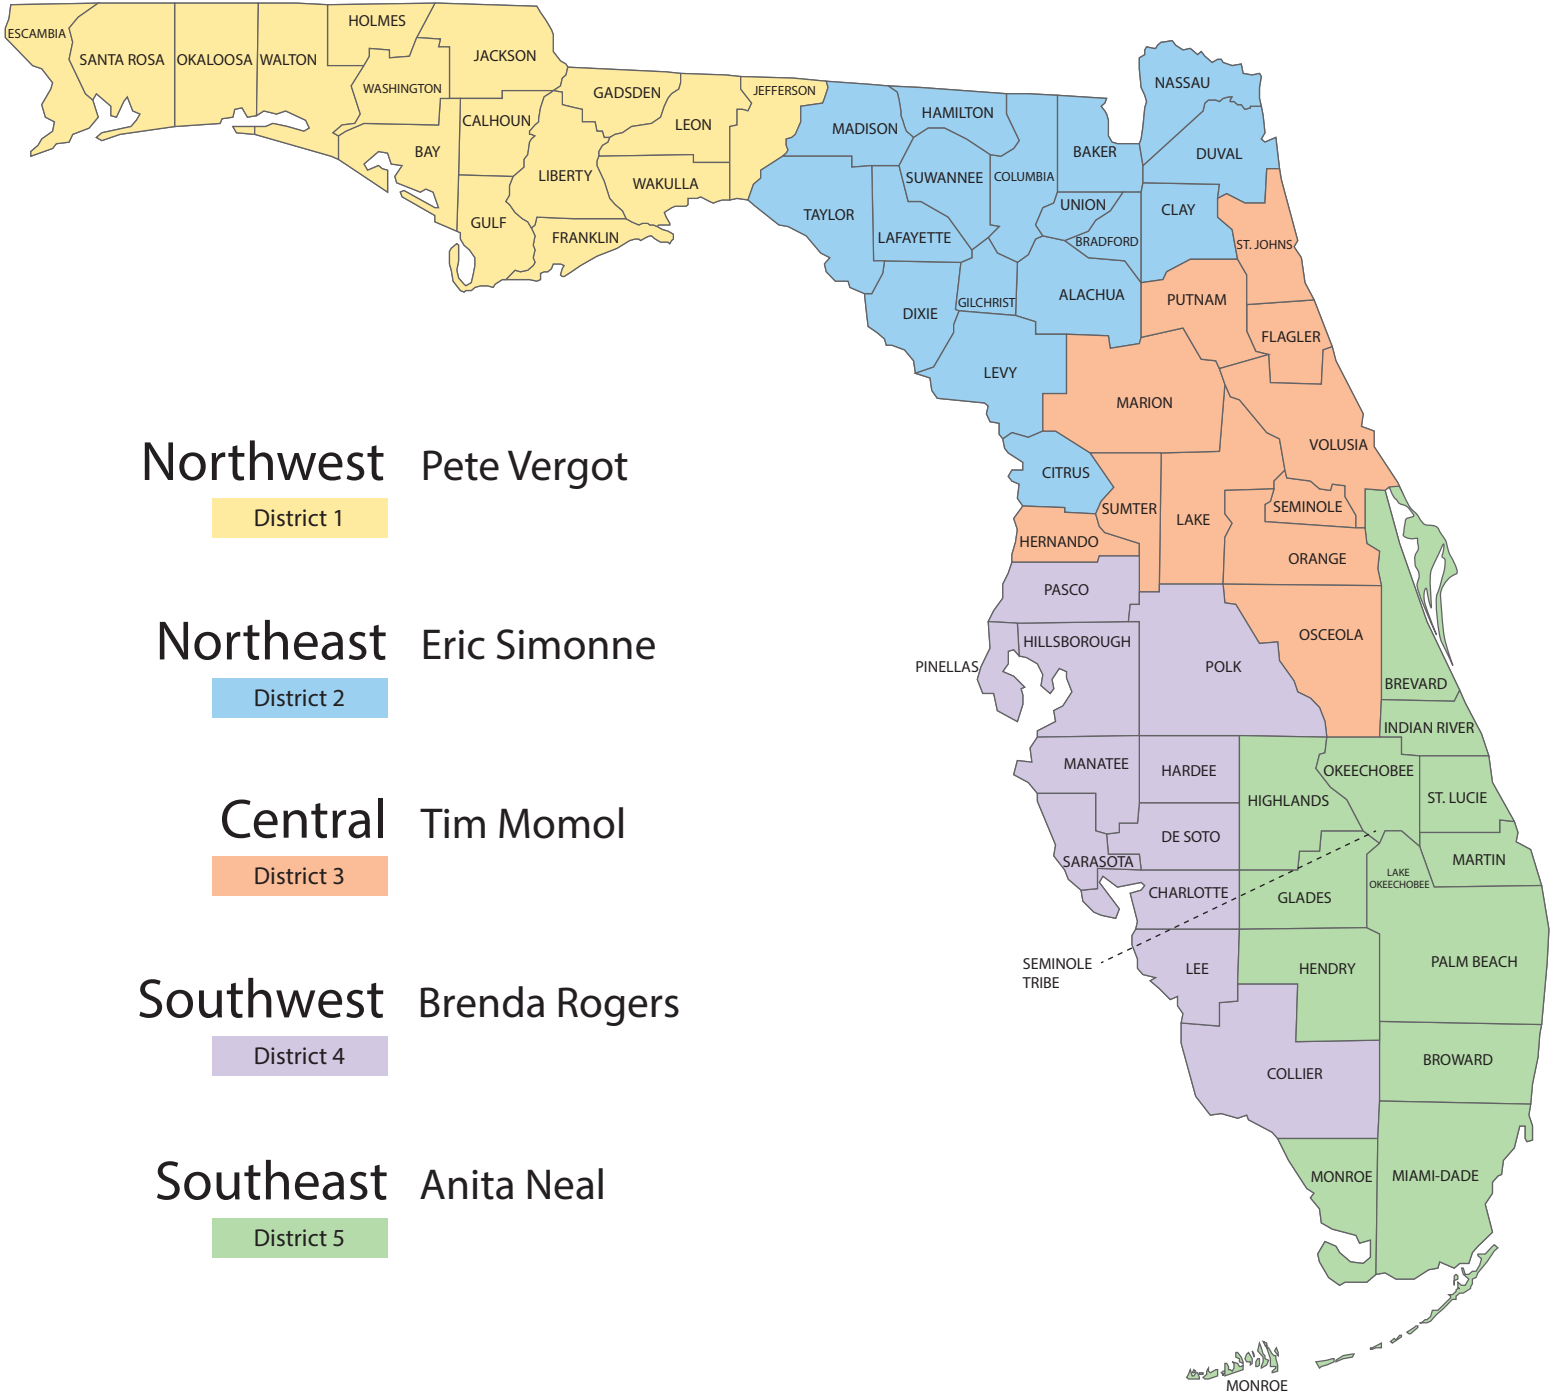

UF/IFAS Extension Administrative Districts

Northwest Pete Vergot

District 1

Northeast Eric Simonne

District 2

Central Tim Momol

District 3

Southwest Brenda Rogers

District 4

Southeast Anita Neal

District 5