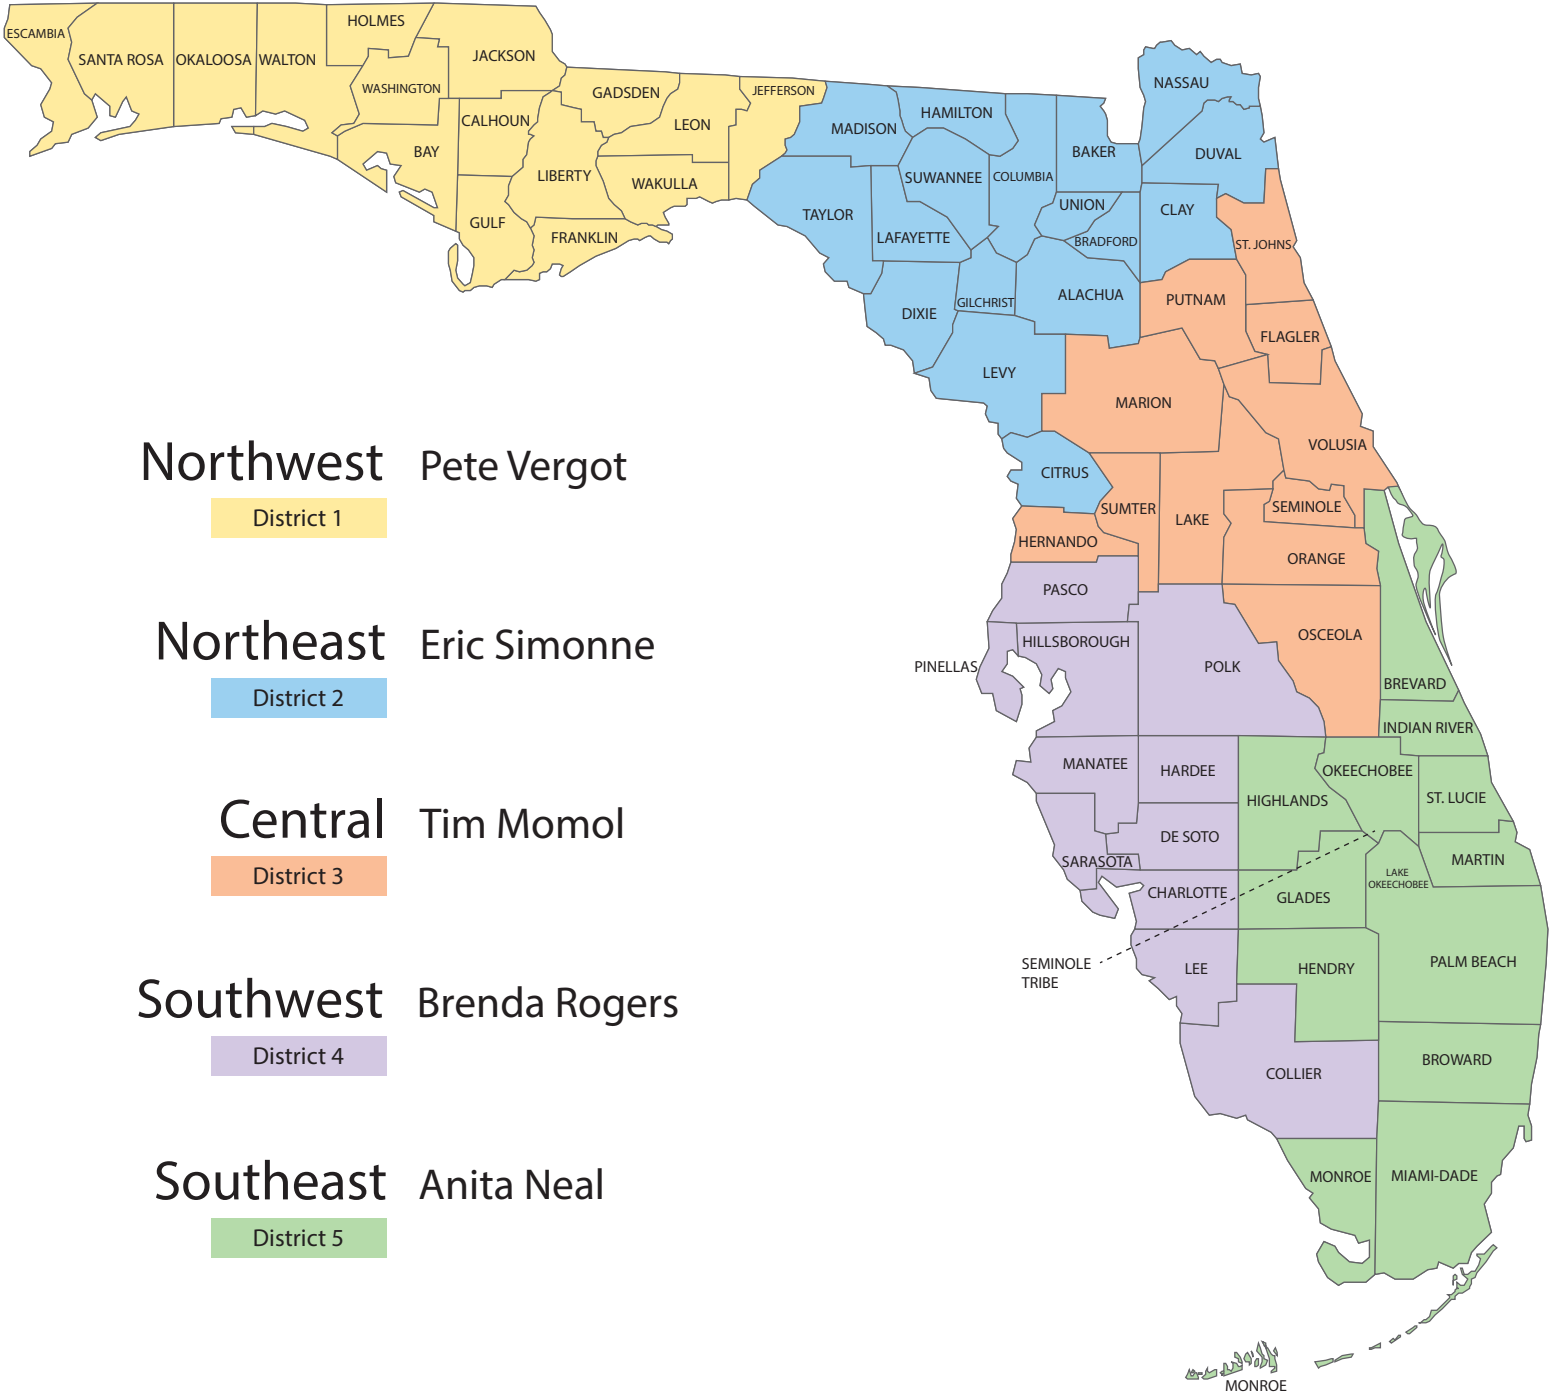

UF/IFAS Extension Administrative Districts

Northwest Pete Vergot

District 1

Northeast Eric Simonne

District 2

Central Tim Momol

District 3

Southwest Brenda Rogers

District 4

Southeast Anita Neal

District 5